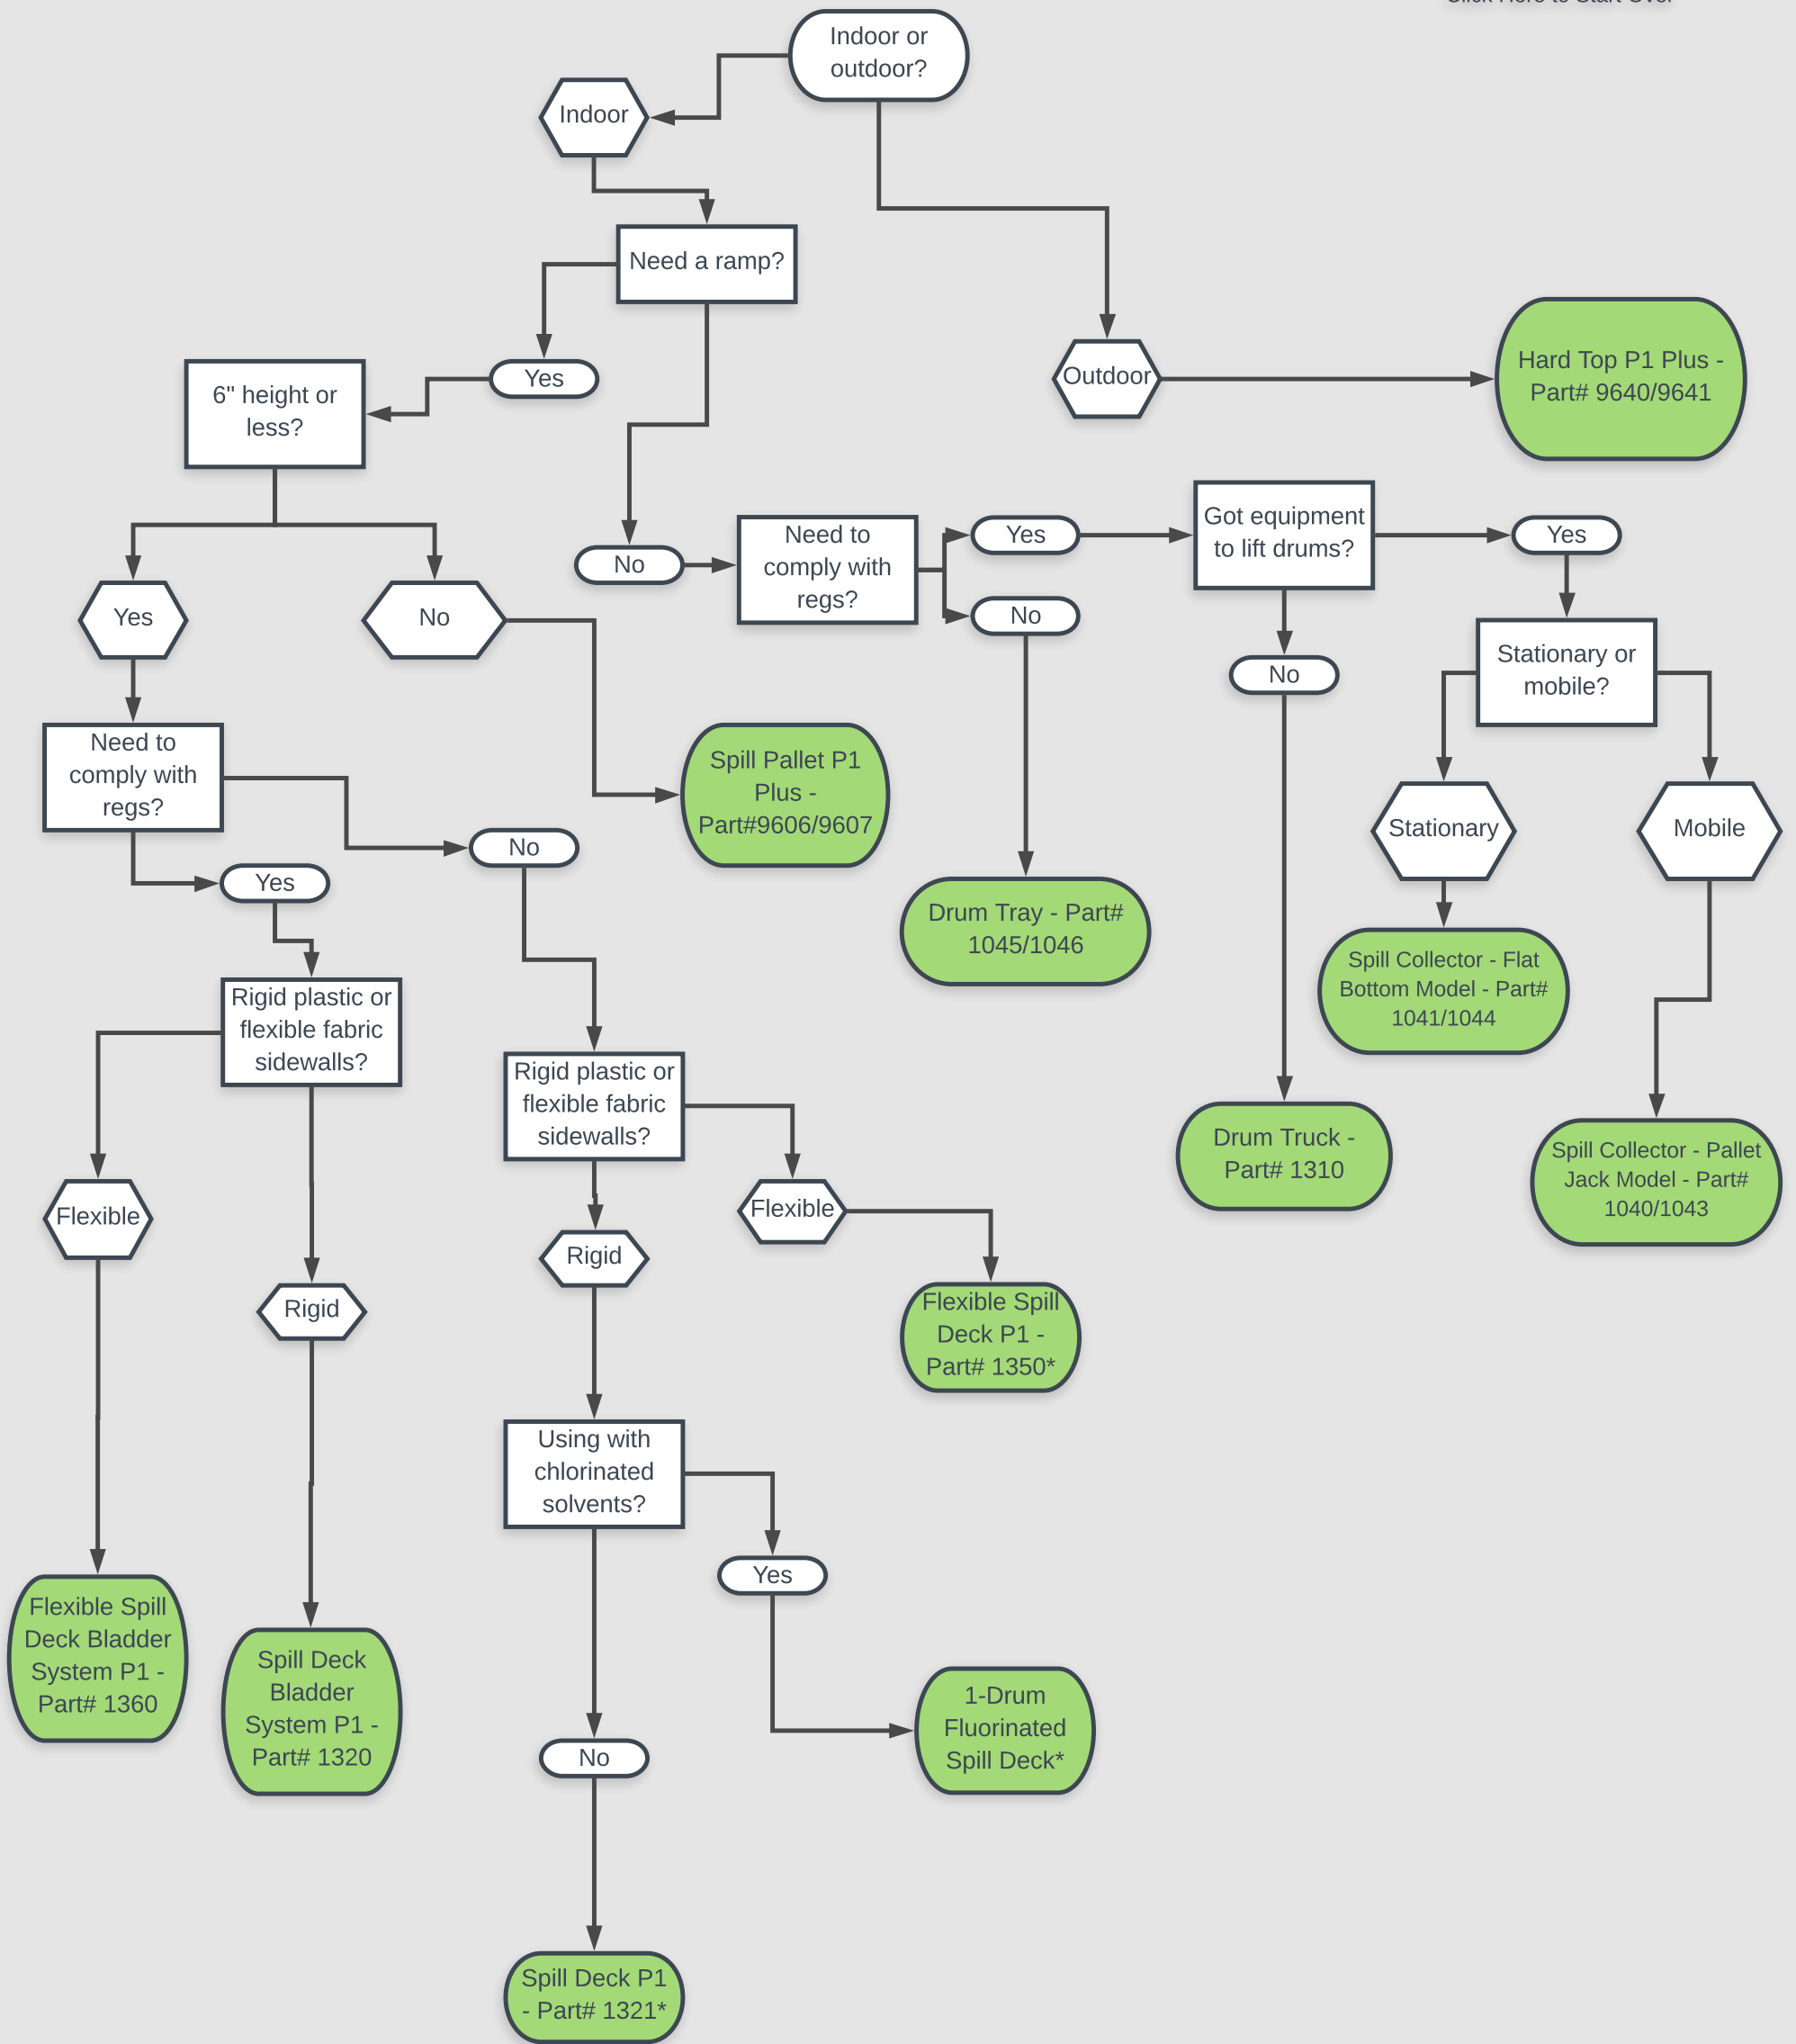

[Click Here to Go Back](#)

[Click Here to Start Over](#)

**1-DRUM CONTAINMENT**

*\*Do not comply with spill containment regulations as a "stand alone" unit but can be connected to other decks in order to meet compliance.*