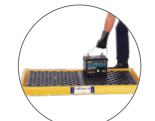

Ultra-Spill Deck Bladder System

Ultra-Spill Pallet

Ultra-IBC Spill Pallet

Ultra-Hard Top P1 Plus

Ultra-Safety Cabinet Bladder System

Ultra-Spill Deck

Ultra-Utility Tray

Ultra-Containment Tray

Ultra-Spill Collector

Ultra-Oil Mop

Ultra-Drain Guard

Ultra-Containment Berm

Ultra-Drain Seal

Ultra-Curb Guard

Ultra-X-Tex

Ultra-Spill Berm